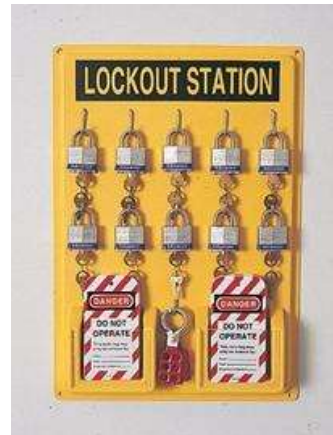

Features

- Made from polystyrene that endures the toughest of the conditions and features plastic or metal hanging hooks for locks and lockout hasps
- It makes it easy to find and use locks, tags, lockout hasps and lockout devices

Includes

- (1) Panel
- (4) 3D 1 1/2" wide Keyed Padlock
- (1) ELA290 Danger Do Not Operate Lockout Tags
- (3) R60ML M-Safe® Heavy Duty Steel 6-Lock Hasp

10 Complete Lockout Station is made from polystyrene that endures the toughest of the conditions and features plastic or metal hanging hooks for locks and lockout hasps. Station includes a panel, 10 3D 1 1/2" keyed pad lock, 2 ELA290 "DANGER DO NOT OPERATE" lockout tags measuring 3" X 5 3/4" and 3 R60ML M-Safe® heavy-duty steel 6-lock hasps.

Features

- Made from polystyrene that endures the toughest of the conditions and features plastic or metal hanging hooks for locks and lockout hasps

Includes

- (1) Panel
- (10) 3D 1 1/2" wide Keyed Padlock
- (2) ELA290 Danger Do Not Operate Lockout Tags
- (3) R60ML M-Safe® Heavy Duty Steel 6-Lock Hasp
- NOSLSE105F

Departmental Complete Lockout Station measuring 21" X 29" is made from polystyrene that endures the toughest of the conditions and features plastic or metal hanging hooks for locks and lockout hasps. Station includes a panel, 20 3D 1 1/2" keyed pad