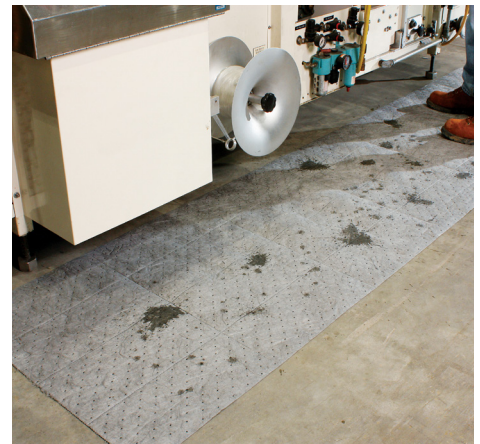

#### ENVIRO SORB HIGH TRAFFIC MAT #3874

Perfect for forklift traffic areas and entrances to capture rain, melting snow, salt and dirt; can sweep, mop or vacuum over mat

- Roll Size: 36" x 50'
- Absorbency: Up to 4 gallons per roll
- Can be cut to desired size

#### ENVIRO SORB UNIVERSAL ROLLS #3861

Perfect for floors next to drums / totes of liquids or anywhere there may be a possible leak or spill

- Size: 30" x 150'
- Absorbency: Up to 44.4 gallons per package
- The roll is perforated every 7.5" vertically and every 17" horizontally to tear off only what is needed.

#### ENVIRO SORB UNIVERSAL RUG #3865

Perfect for heavy foot traffic areas (walkways and entrances) and forklift traffic areas

- Size: 36" X 150'
- Absorbency: Up to 84.6 gallons per package
- Can be cut to desired size

#### Applications:

- Manufacturing Plants
- Warehouses
- Processing Areas
- Assembly Lines

ENVIRO SORB RUG

ENVIRO SORB PADS

ENVIRO SORB ROLL