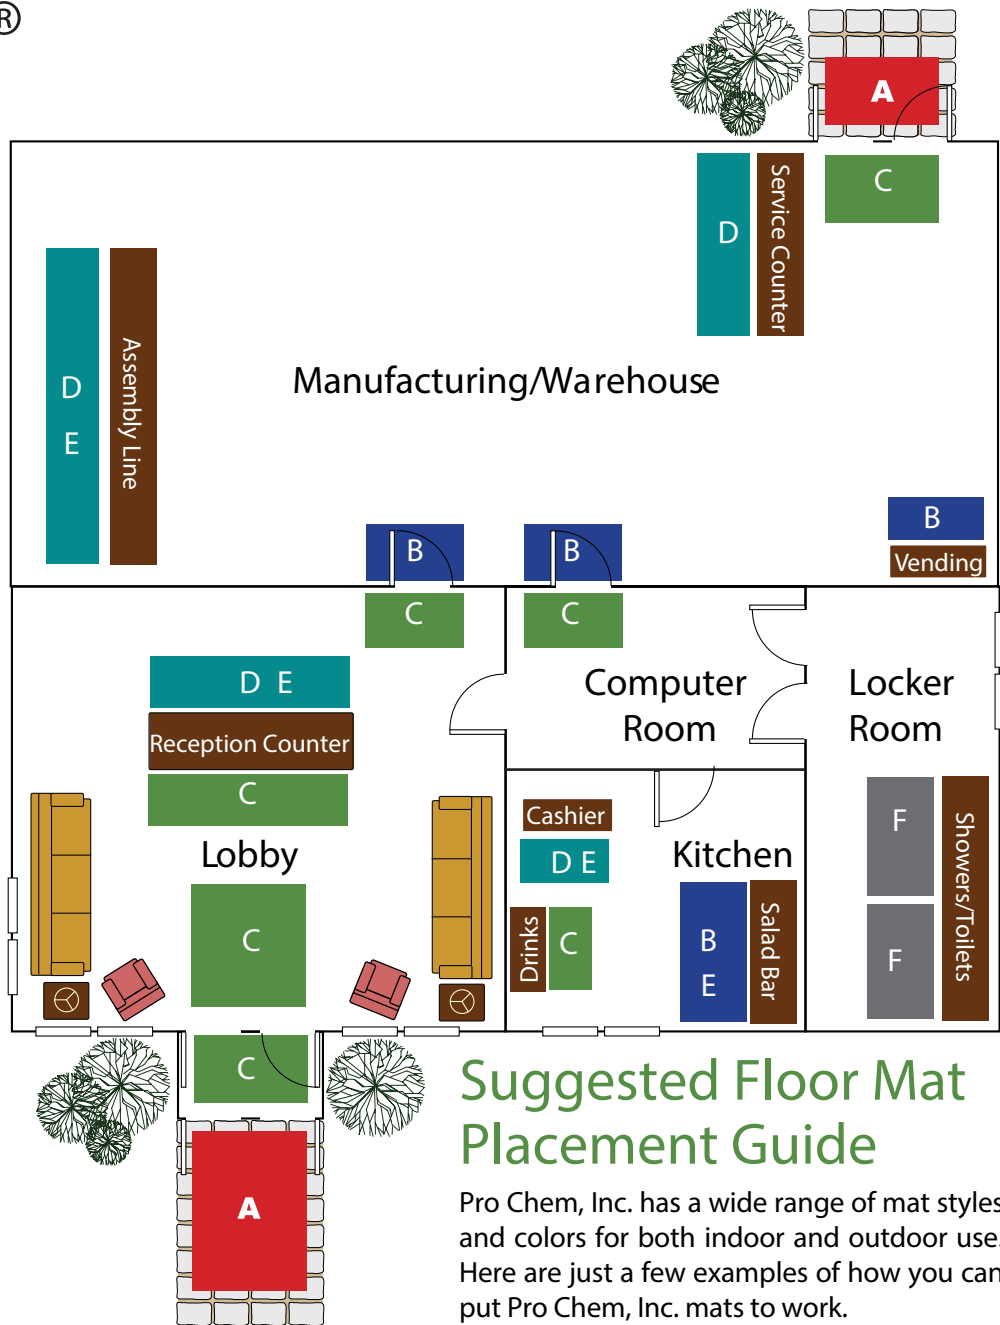

PRO CHEM

Put Pro Chem, Inc. Mats to Work for You!

First Impression

- Attractive floor matting enhances any entrance.
- Logo mats with corporate names, slogans or safety reminders are a welcome addition to any place of business.

Protect Floors

- Stop dirt, sand, water and snow at the door.
- Stopping dirt at the door reduces wear and deterioration of interior floors.
- Well-placed floor mats reduce routine maintenance costs.

Promote Safety

- Outdoor mats help prevent snow, water and other debris from being tracked indoors.
- Indoor mats absorb moisture - keeping hard floor surfaces dry and slip resistant.
- Antifatigue mats add comfort and reduce workers' fatigue.
- Kitchen mats provide a slip-resistant surface while promoting antifatigue qualities for workers.

®

Suggested Floor Mat Placement Guide

Pro Chem, Inc. has a wide range of mat styles and colors for both indoor and outdoor use. Here are just a few examples of how you can put Pro Chem, Inc. mats to work.

A SCRAPER

- Legacy
- Legacy Logo
- Super Scrape Plus
- Super Scrape Plus With Holes

B WIPER/SLIP RESISTANT

- Clean Step
- Comfort Flow
- Grease Hog
- Legacy

C SCRAPER/WIPER

- Clean Step
- Grease Hog
- Legacy
- Legacy Logo
- Super Scrape Plus
- Super Scrape Plus With Holes

D ANTIFATIGUE

- Comfort Flow
- Hog Heaven
- Hog Heaven Prime

E SLIP RESISTANT/ANTIFATIGUE

- Comfort Flow
- Hog Heaven
- Hog Heaven Prime

F SLIP RESISTANT

- Aqua Mat