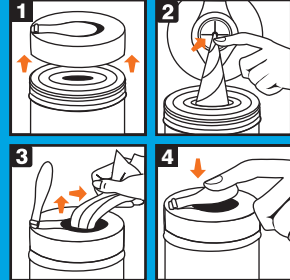

Extremely versatile! SCRUB -N- CLEAN not only cleans hands, but can tackle almost any job, from wiping up oily spills to cleaning stainless steel tools.

DIRECTIONS FOR DISPENSING

- 1) Remove lid by lifting upward.
- 2) Pull one wipe from center of the roll and thread through "X" on the underside of the lid.
- 3) Close lid. Pull wipe from canister at 90° angle.
- 4) Snap hinged cap back into place to ensure towels stay moist.